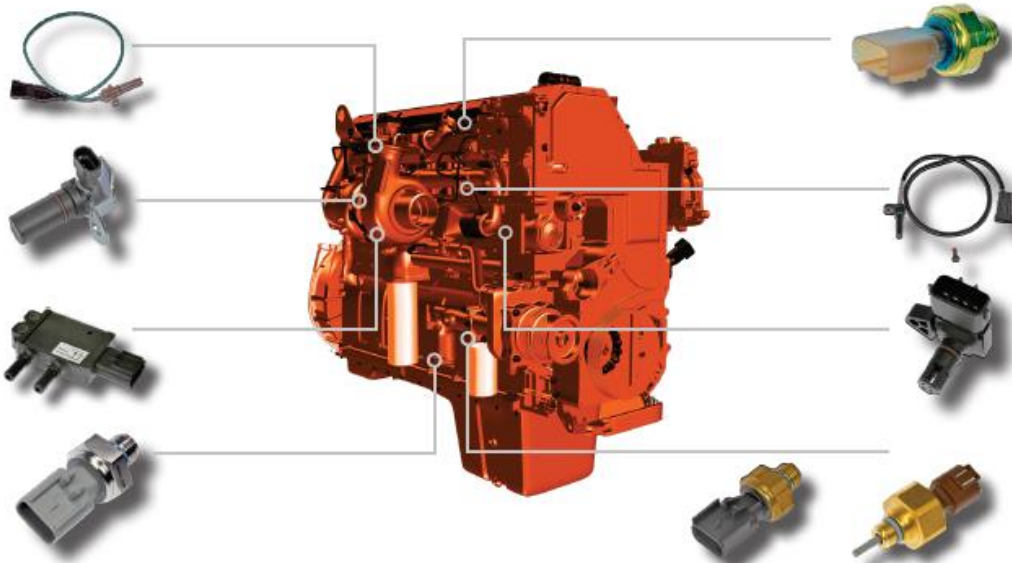

PART#	APPLICATION INFORMATION	OE NUMBERS
CAMSHAFT TIMING SENSOR		
PAI350632	CATERPILLAR	2016616
BAROMETRIC PRESSURE SENSOR		
CUM2897331	CUMMINS ISM / ISX / L10 / M11	4076493
PAI650691	DETROIT DIESEL 60 SERIES	23527673
INJECTOR PRESSURE SENSOR		
PAI450582	NAVISTAR	1830669C91
CAMSHAFT POSITION SENSOR		
PAI650666	DETROIT DIESEL 60 SERIES	8929388
DOR505-5110	MACK, NAVISTAR	1885812C91
PAI050703	CUMMINS	4921599
COOLANT LEVEL SENSOR		
PAI650648	FREIGHTLINER, DETROIT DIESEL	23522855
AUM577.59504	PETERBILT	Q21-6007S
AUM577.59503	KENWORTH, PETERBILT	N267001
PAI853718	MACK, VOLVO	21399626
SSTS22373	MACK, VOLVO	20900982
PAI0556	MACK E7	25174715
PAI650650	DETROIT DIESEL 60 SERIES	23520380